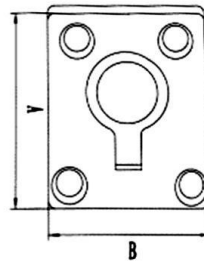

Product Parameter (Specification)

| | |
|--------------------------|--|
| Product name | 316 Stainless Steel Square Flush Lift Ring 48*38MM |
| Specification available | Multiple sizes |
| Standards that follow to | ISO 9001, CE, TUV, CSS, SGS. |

| Code | Amm | Bmm |
|---------|-----|-----|
| PM4038A | 48 | 38 |

Product Feature And Application

316 Stainless Steel Square Flush Lift Ring 48*38MM in various sizes have

Shandong Power Industry and Trade Co., Ltd.

Overall, the 316 Stainless Steel Square Flush Lift Ring 48*38MM with the dimensions 48*38mm is part of a broader category of hardware designed for marine purposes, which have evolved and improved over time to meet the specific needs and challenges of the boating industry.